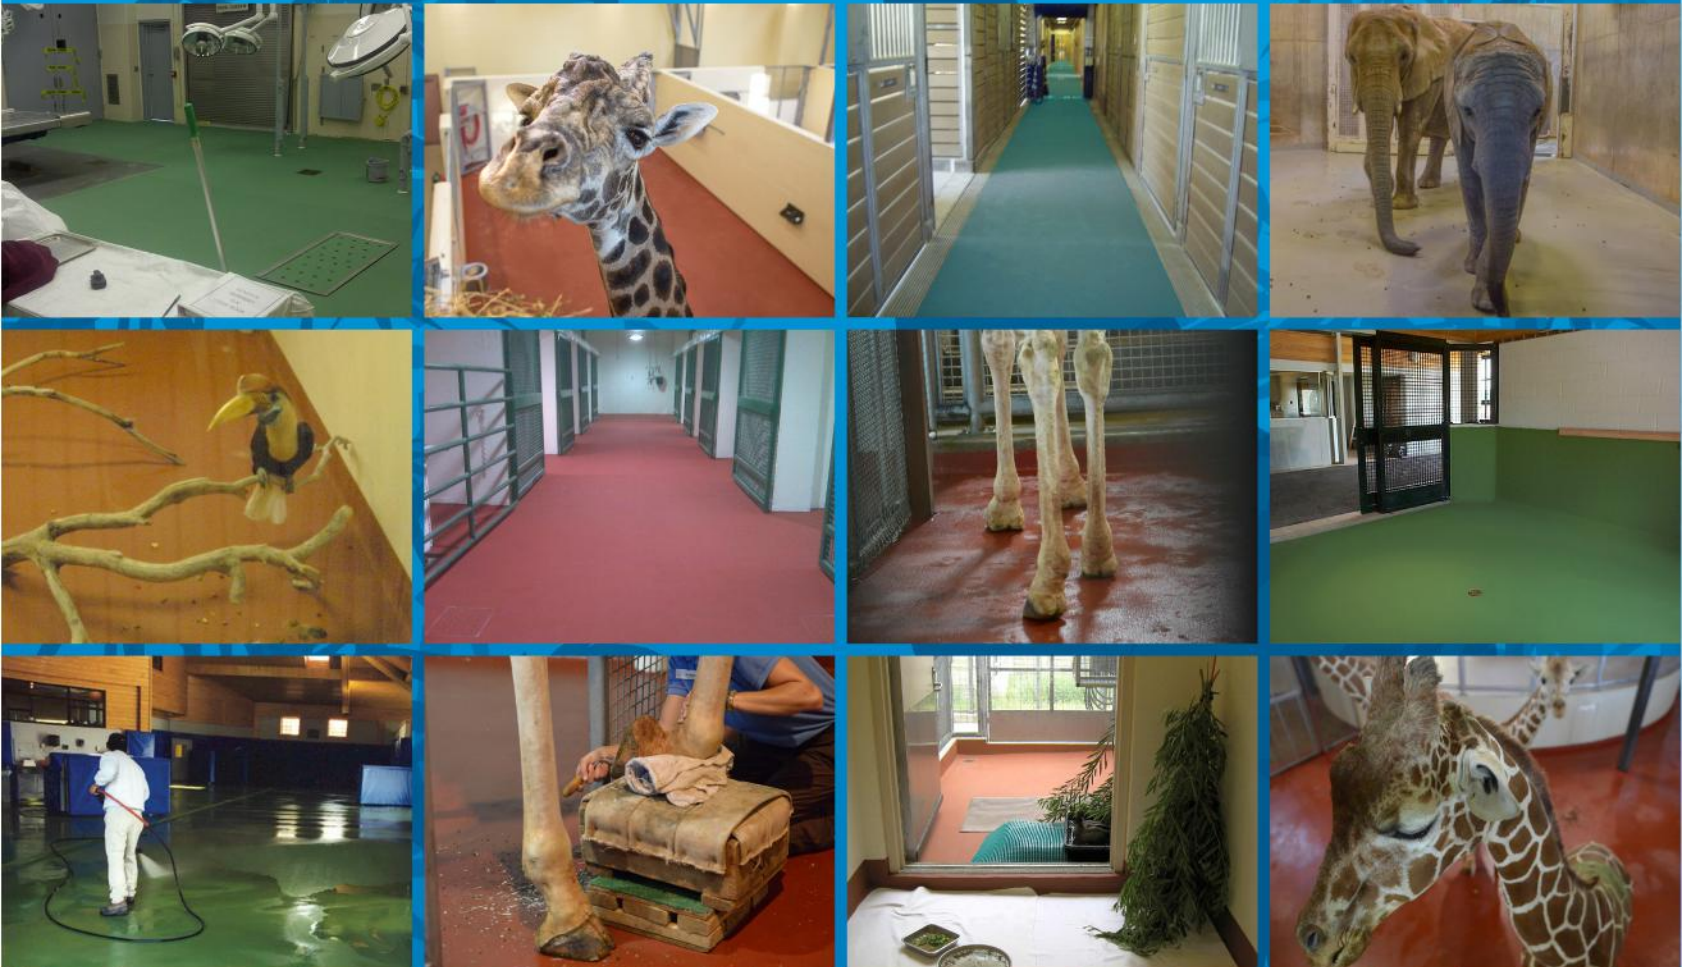

Surfaces as Soft as Nature™

Features: Seamless • Resilient • Cushioned • Easy to Clean • Anti-Fungal • Anti-Bacterial • Range of Colors Available • Non-Slip • Absorbs Shock • Rubber Base • Hygienic • Self-leveling • National Service Certified Installers • Fatigue Reducing • Sound Absorbing • Thermal Insulating • Permanent!

Applications: Stalls • Pens • Exam Rooms • Aisle Ways • Recovery Stalls • Treatment Areas • Surgery Areas • Laboratories.

www.abacussports.com • 800 821 4557

Elements of Nature

Actual colors may vary.

Abacus has the best and latest large and small animal surfacing solutions offered for all types of facilities. We provide and install several kinds of flooring from recycled rolled rubber, rubber pavers to Padenpor™, our seamless textured animal flooring. When safety for your animals is the foremost consideration, Abacus offers the ultimate solutions.

Padenpor DLX™

- ✓ Unsurpassed for ease of cleaning
- ✓ Keeping bacteria to a minimum
- ✓ No more heavy mats to move
- ✓ Seamless construction
- ✓ No uneven floors
- ✓ Textured flooring creates a non-slip surfaces
- ✓ Provides shock absorption

This animal flooring is completely customized for each application. It is soft to provide safety, resilience, and shock absorption. The excellent slip resistance and resilience promotes injury reduction. It can be customized for the space and type of animal that needs the floor.