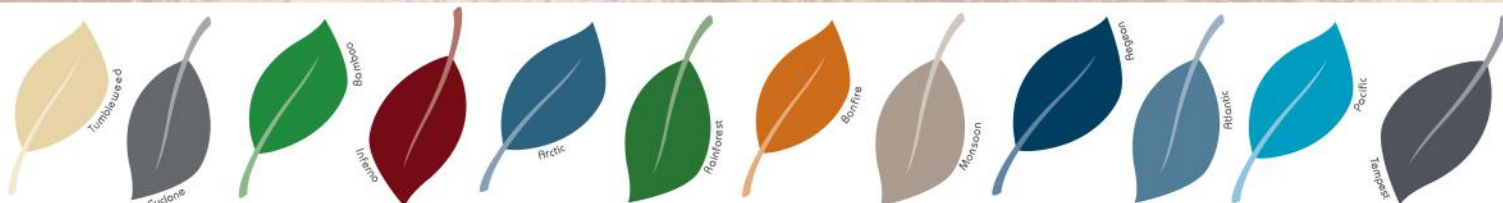

Surfaces as Soft as Nature Used in:

- ✓ Veterinary surgery centers
- ✓ Exhibits
- ✓ Recovery stalls
- ✓ Holding stalls
- ✓ Barns

800.821.4557
717.560.8050
F 717.560.8054
install@abacussports.com
www.abacussports.com